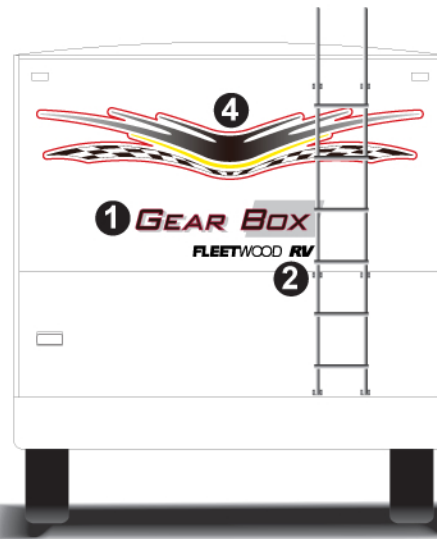

# 2004 FLEETWOOD GEAR BOX TT

## 2004 FLEETWOOD GEAR BOX TOY BOX TT

- ① GEARBOX LOGO
- ② SMALL FLEETWOOD RV LOGO
- ③ LARGE FLEETWOOD RV LOGO 3.5" x 40"
- ④ FRONT ASSEMBLY
- ⑤ REAR CHECKERS ASSEMBLY
- ⑥ REAR RED/YELLOW FADE
- ⑦ YELLOW STREAK
- ⑧ SATIN ALUMINUM STREAK
- ⑨ SIDE CHECKERS
- ⑩ RED PEARL STREAK
- ⑪ LARGE SPLASH
- ⑫ SIDE RED/YELLOW FADE