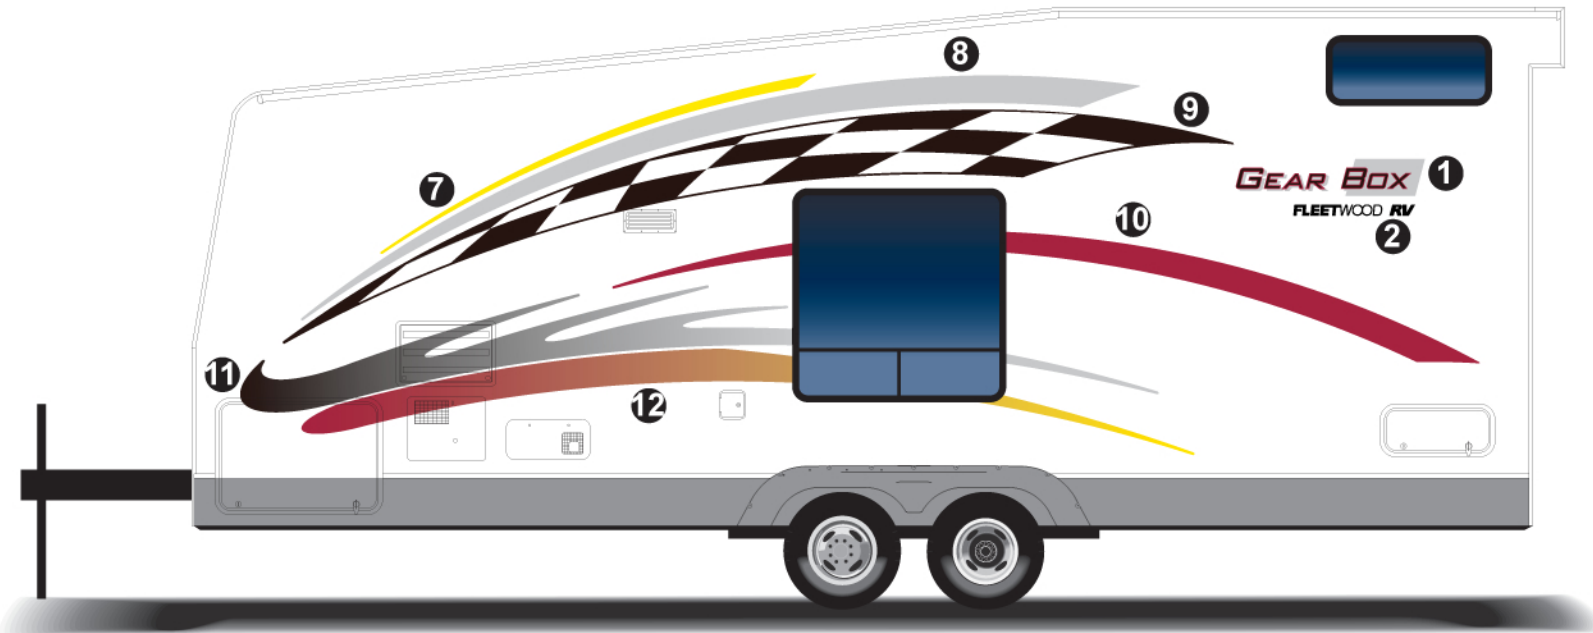

# 2004 FLEETWOOD GEAR BOX TT

## 2004 FLEETWOOD GEAR BOX TOY BOX TT

- ① GEARBOX LOGO
- ② SMALL FLEETWOOD RV LOGO
- ③ LARGE FLEETWOOD RV LOGO 3.5" x 40"
- ④ FRONT ASSEMBLY
- ⑤ REAR CHECKERS ASSEMBLY
- ⑥ REAR RED/YELLOW FADE
- ⑦ YELLOW STREAK
- ⑧ SATIN ALUMINUM STREAK
- ⑨ SIDE CHECKERS
- ⑩ RED PEARL STREAK
- ⑪ LARGE SPLASH
- ⑫ SIDE RED/YELLOW FADE

CS & RS  
 CS & RS  
 CS & RS  
 CS & RS  
 CS & RS  
 CS & RS

BLACK  
 MET.

SATIN  
 ALUMINUM

RED  
 PEARL

BRIGHT  
 YELLOW

BLACK