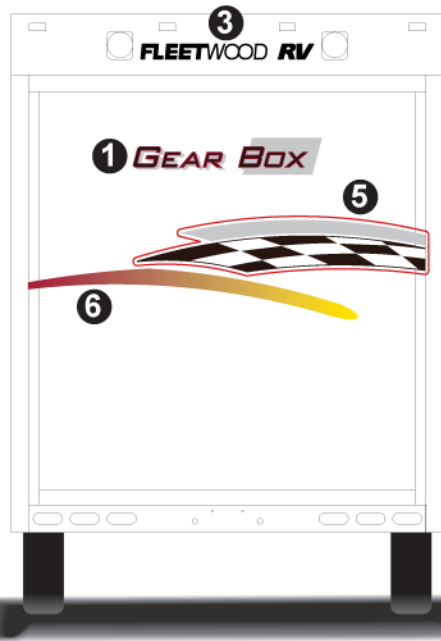

# 2004 FLEETWOOD GEAR BOX TT

## 2004 FLEETWOOD GEAR BOX TOY BOX TT

- ① GEARBOX LOGO
- ② SMALL FLEETWOOD RV LOGO
- ③ LARGE FLEETWOOD RV LOGO 3.5" x 40"
- ④ FRONT ASSEMBLY
- ⑤ REAR CHECKERS ASSEMBLY
- ⑥ REAR RED/YELLOW FADE
- ⑦ YELLOW STREAK
- ⑧ SATIN ALUMINUM STREAK
- ⑨ SIDE CHECKERS
- ⑩ RED PEARL STREAK
- ⑪ LARGE SPLASH
- ⑫ SIDE RED/YELLOW FADE

CS & RS  
 CS & RS  
 CS & RS  
 CS & RS  
 CS & RS  
 CS & RS

BLACK  
 MET.

SATIN  
 ALUMINUM

RED  
 PEARL

BRIGHT  
 YELLOW

BLACK